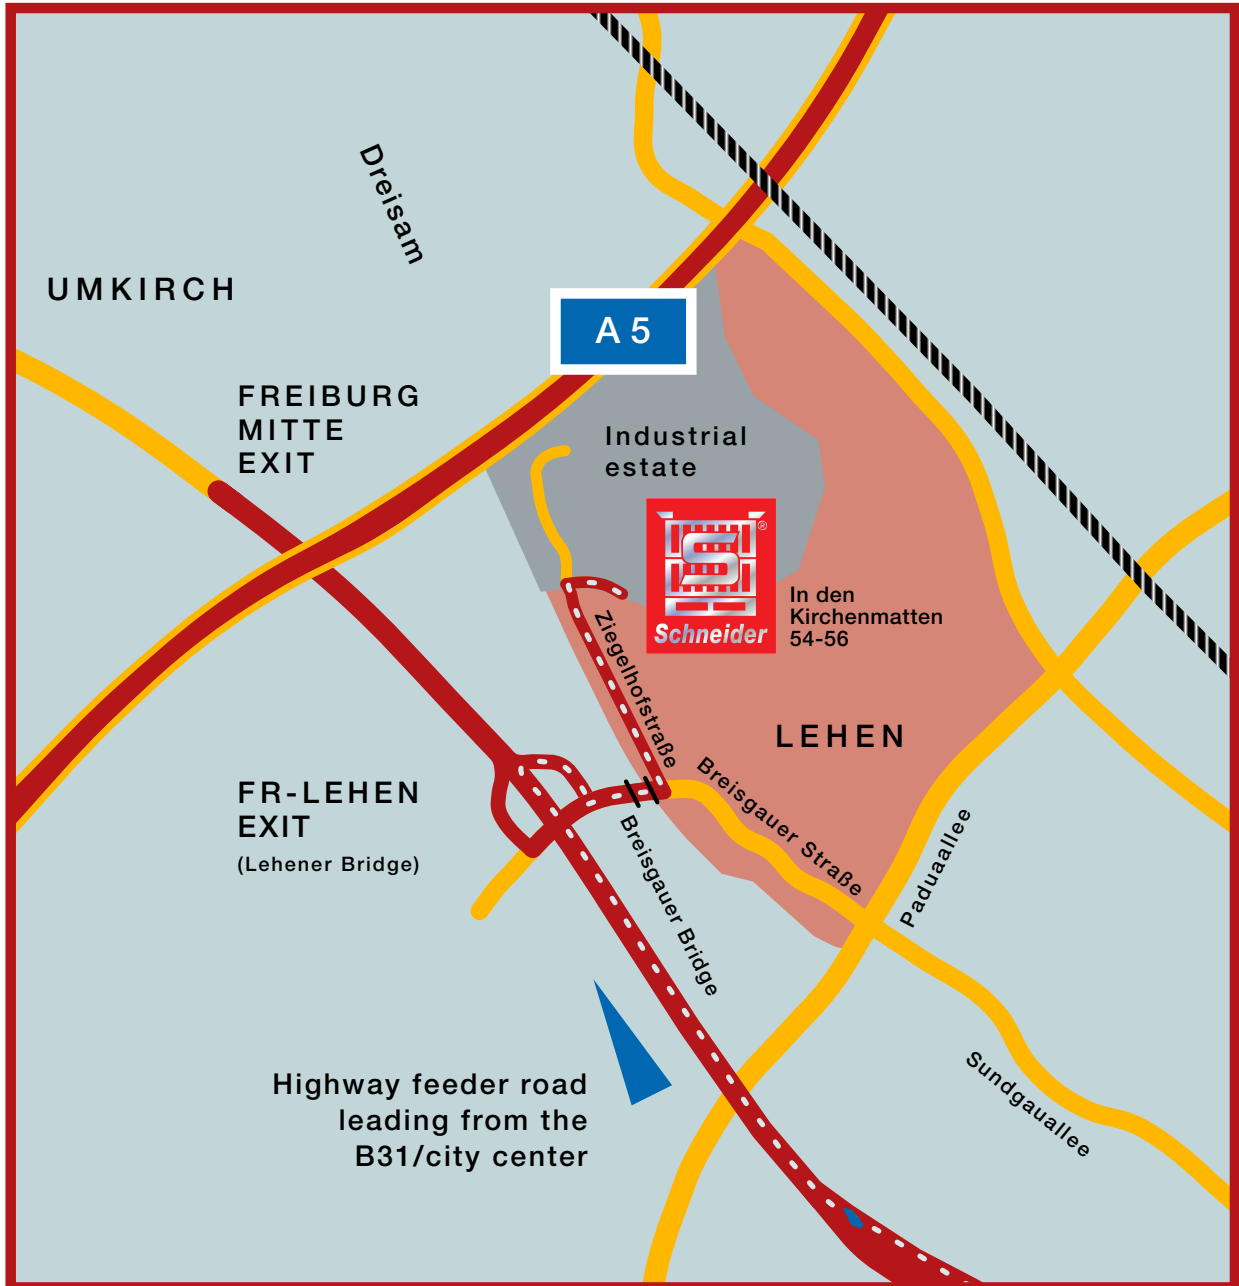

Schneider Leichtbau GmbH
In den Kirchenmatten 54-56
D-79110 Freiburg-Lehen

Tel.: +49 (0) 761 88506-0
Tel.: +49 (0) 761 88506-25

How to reach us driving from the B31/Freiburg city center:

Driving from the B31, keep driving straight on through Freiburg and continue onto the highway feeder road following signs for the A5. Take the FR-Lehen exit. After the FR-Lehen exit, you are within minutes` drive of Schneider: Turn left towards Freiburg-Lehen. You immediately drive over a bridge, after which take a left-hand turn into the Ziegelhof industrial estate (Ziegelhofstraße). After around 800 m, turn right before a furniture store named MAM-Möbelmarkt. You have now arrived at Schneider.